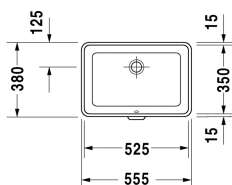

## 2nd floor Vanity basin # 0316530000

|< 525 mm >|

Vanity basin	Dimension	Weight	Order number
undercounter basin, with overflow, without tap platform, fixings included, 525 mm			
<b>Colors</b>			
00 White Alpin			
<b>Variant</b>			
☒	525 x 350 mm	8.300 kilogram	0316530000
<b>Infobox</b>			
Measurements of undercounter models represent interior measurements			
Sanitary ceramics with the special WonderGliss surface finish will remain clean and attractive-looking for a long time to come. When ordering WonderGliss please add a "1" as eleventh digit to the model number.			
<b>Accessory</b>			
Fixing for stone countertops, (with the exception of # 046651)		0.200 kilogram	005028
Design Siphon		1.500 kilogram	005036

*All drawings contain the necessary measurements which are subject to standard tolerances. They are stated in mm and are non-binding. Exact measurements, in particular for customised installation scenarios, can only be taken from the finished ceramic piece.*