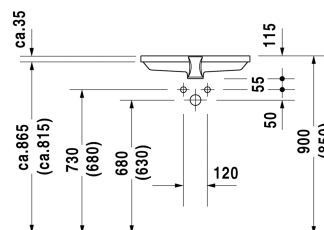

## 2nd floor Vanity basin # 0316530000

|< 525 mm >|

Vanity basin	Dimension	Weight	Order number
undercounter basin, with overflow, without tap platform, fixings included, 525 mm			
<b>Colors</b>			
00 White Alpin			
<b>Variant</b>			
☒	525 x 350 mm	8.300 kilogram	0316530000
<b>Infobox</b>			
Measurements of undercounter models represent interior measurements			
Sanitary ceramics with the special WonderGliss surface finish will remain clean and attractive-looking for a long time to come. When ordering WonderGliss please add a "1" as eleventh digit to the model number.			
<b>Accessory</b>			
Fixing for stone countertops, (with the exception of # 046651)		0.200 kilogram	005028
Design Siphon		1.500 kilogram	005036

*All drawings contain the necessary measurements which are subject to standard tolerances. They are stated in mm and are non-binding. Exact measurements, in particular for customised installation scenarios, can only be taken from the finished ceramic piece.*